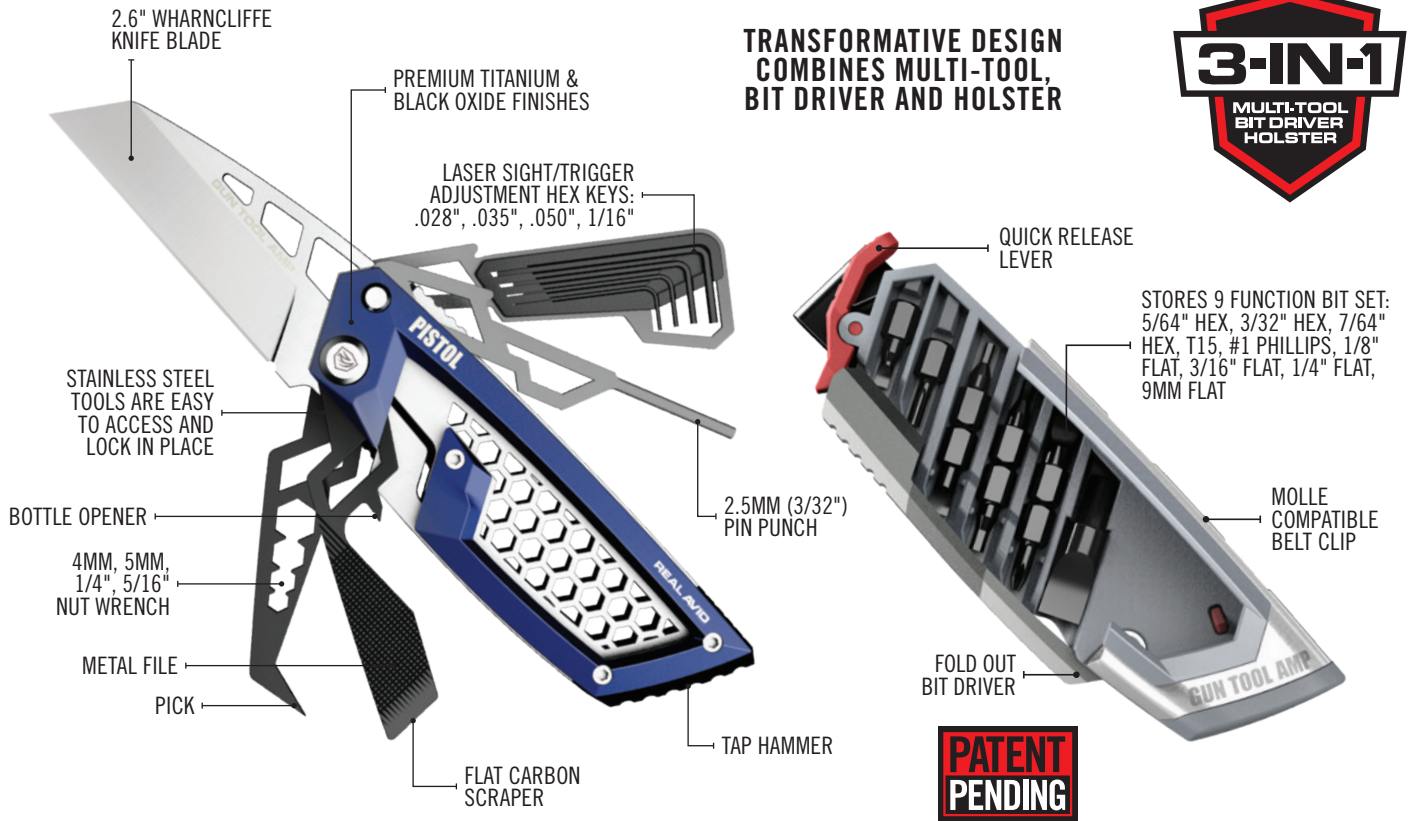

GUN TOOL AMP™ - PISTOL

PISTOL PACKING CAPABILITY.

Gun Tool AMP-Pistol is like a support vehicle for your EDC and range handguns. Loaded with pistol maintaining tools and implements, plus some extras you'll appreciate when the time is right. Easily store and deploy from belt, molle strap or range bag, keep the tools you need conveniently close at hand.

INNOVATIVE. GUN SPECIFIC. PACKED WITH FUNCTION.

INTEGRATED LOCKING, FOLD-OUT MAGNETIC BIT DRIVER

QUICK-DEPLOY HOLSTER

Patent pending quick deploy holster carries the multi-tool, houses the bits and features a fold-out locking driver