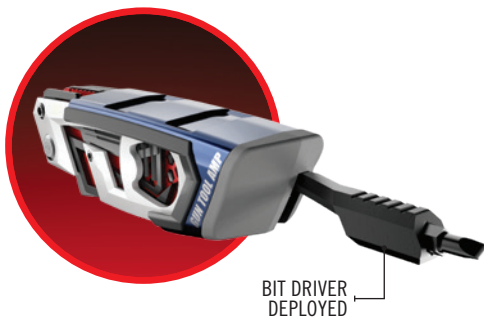

GUN TOOL AMP™-1911

1911 GO-TO CARRY TOOL.

Specialized for the 1911 platform, Gun Tool AMP-1911 packs in-the-field capability into an efficient and intelligent frame system. Includes both Government and Officer barrel bushing wrenches, a full array of 1911 related bits and implements with a fold-out driver. Punches, picks, scrapers, wrenches and an innovative hex key storage feature in a compact kit that can go anywhere you do.

TRANSFORMATIVE DESIGN
COMBINES MULTI-TOOL,
BIT DRIVER AND HOLSTER

PATENT
PENDING

INNOVATIVE. GUN SPECIFIC. PACKED WITH FUNCTION.

QUICK-DEPLOY HOLSTER

Patent pending quick deploy holster carries the multi-tool, houses the bits and features a fold-out locking driver