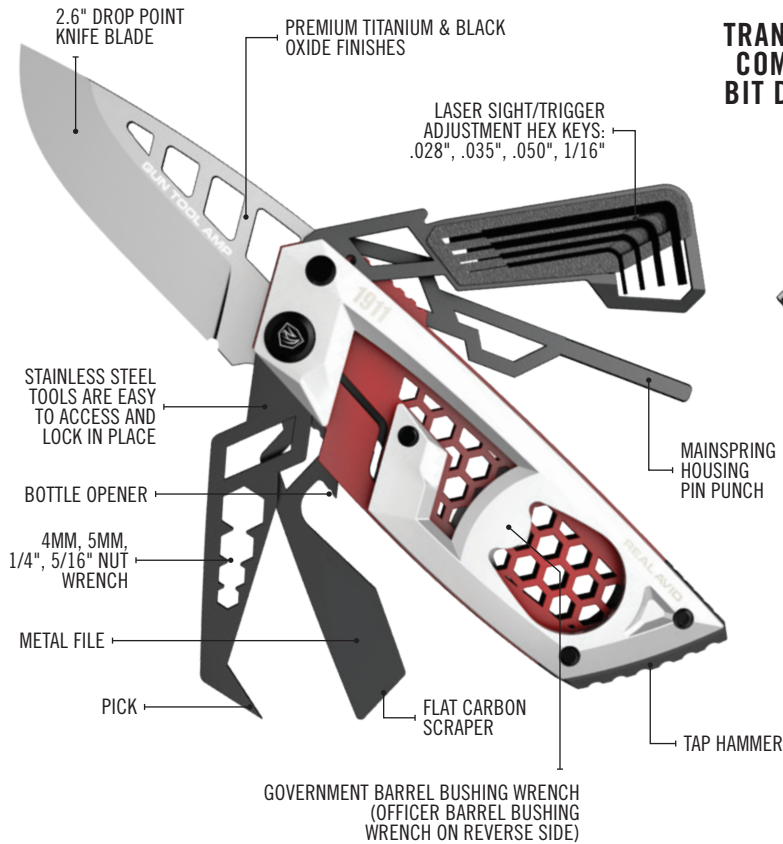

GUN TOOL AMP™-1911

1911 GO-TO CARRY TOOL.

Specialized for the 1911 platform, Gun Tool AMP-1911 packs in-the-field capability into an efficient and intelligent frame system. Includes both Government and Officer barrel bushing wrenches, a full array of 1911 related bits and implements with a fold-out driver. Punches, picks, scrapers, wrenches and an innovative hex key storage feature in a compact kit that can go anywhere you do.

TRANSFORMATIVE DESIGN
COMBINES MULTI-TOOL,
BIT DRIVER AND HOLSTER

PATENT
PENDING

INNOVATIVE. GUN SPECIFIC. PACKED WITH FUNCTION.

QUICK-DEPLOY HOLSTER

Patent pending quick deploy holster carries the multi-tool, houses the bits and features a fold-out locking driver